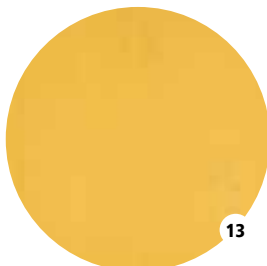

BLACK

LOOK IPE

LIGHT GREY

TAUPE

SUNFLOWER

VEGGIE

DOLPHIN

LAGOON