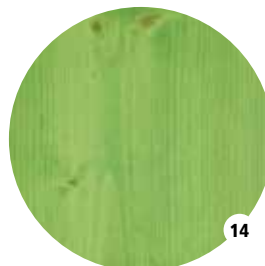

WHITE

PURE

NATURAL

TEAK

ROYAL

CHOCOLATE

CHARCOAL

GREY

BLACK

LOOK IPE

LIGHT GREY

TAUPE

SUNFLOWER

VEGGIE

DOLPHIN

LAGOON

DRAGONFRUIT

PIGLET

POPPY

SUNSET

REMARK

The pigment in the various Rubio Monocoat Hybrid Wood Protector colours contributes to the protection of the wood from greying. **ATTENTION** The colour PURE is not pigmented, which will cause the natural greying to occur in exterior environments. • To further intensify the coloring, Rubio Monocoat Hybrid Wood Protector can be combined with an optional pre-treatment with Rubio Monocoat Sunprimer HWP.