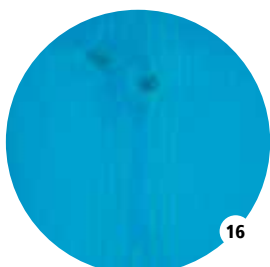

BLACK

LOOK IPE

LIGHT GREY

TAUPE

SUNFLOWER

VEGGIE

DOLPHIN

LAGOON