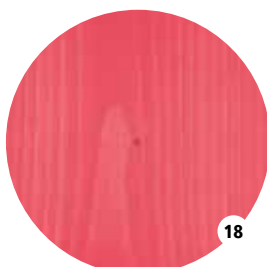

Rubio Monocoat Hybrid Wood Protector

The ultimate allrounder for all your exterior wood

Rubio® Monocoat Hybrid Wood Protector is a genuine 'monocoat', suitable for colouring and protecting almost all exterior wood in 1 single layer. The easy application and maintenance makes this oil an exceptionally user-friendly product.

PIGLET

REMARK

The pigment in the various Rubio Monocoat Hybrid Wood Protector colours contributes to the protection of the wood from greying. **ATTENTION** The colour PURE is not pigmented, which will cause the natural greying to occur in exterior environments. • To further intensify the coloring, Rubio Monocoat Hybrid Wood Protector can be combined with an optional pre-treatment with Rubio Monocoat Sunprimer HWP.

Samples shown on pine. The colours shown are for reference only and are not binding. Consult the technical data sheet before using our products.

Rubio® Monocoat Headoffice • Roeselaarsestraat 535 - 8870 Izegem - Belgium
Tel. +32 (0)51 30 80 54 • info@rubiomonocoat.com • www.rubiomonocoat.com
Cover Image © Studio Hans Koistinen

Copyright © 2021 BV Muyllé Façon SRL, Izegem (Belgium).